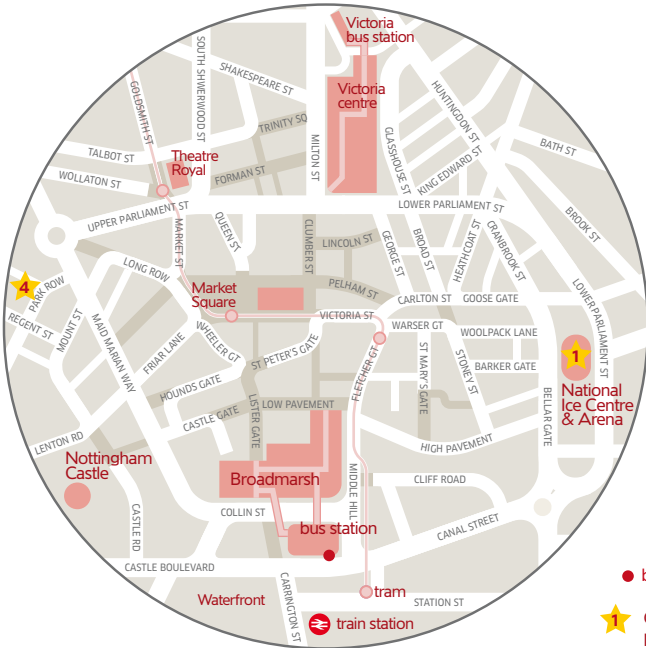

Nottingham

- bus stop
- ★ Capital FM Arena & Nottingham Panthers
- ★ Nottingham Forest
- ★ Notts County
- ★ Nottingham Playhouse

bus stops

-
-
-
-
-
- all services shown above ●

Derby

- ★ ★ Derby LIVE
- ★ QUAD
- ★ Derby County FC

-
-
-
-
- all services shown above ●