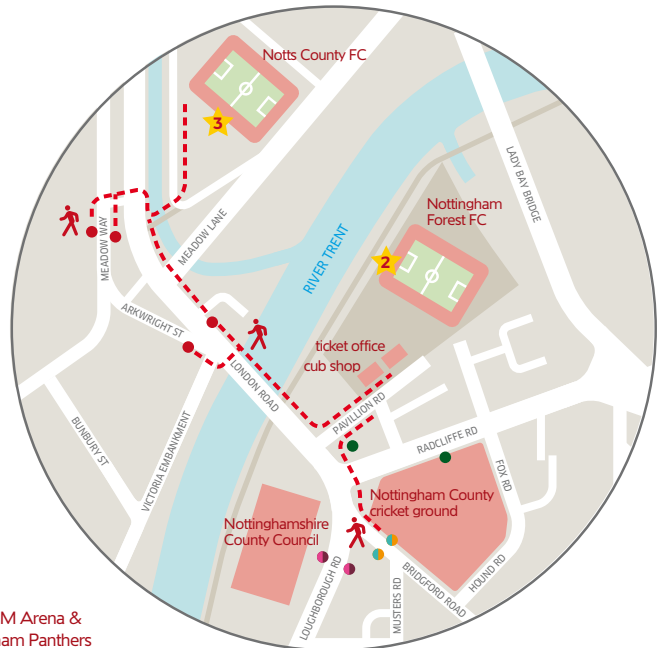

Nottingham

- bus stop
- ★ Capital FM Arena & Nottingham Panthers
- ★ Nottingham Forest
- ★ Notts County
- ★ Nottingham Playhouse

bus stops

-
-
-
-
-
- all services shown above ●

Derby

- ★ ★ Derby LIVE
- ★ QUAD
- ★ Derby County FC

-
-
-
-
- all services shown above ●