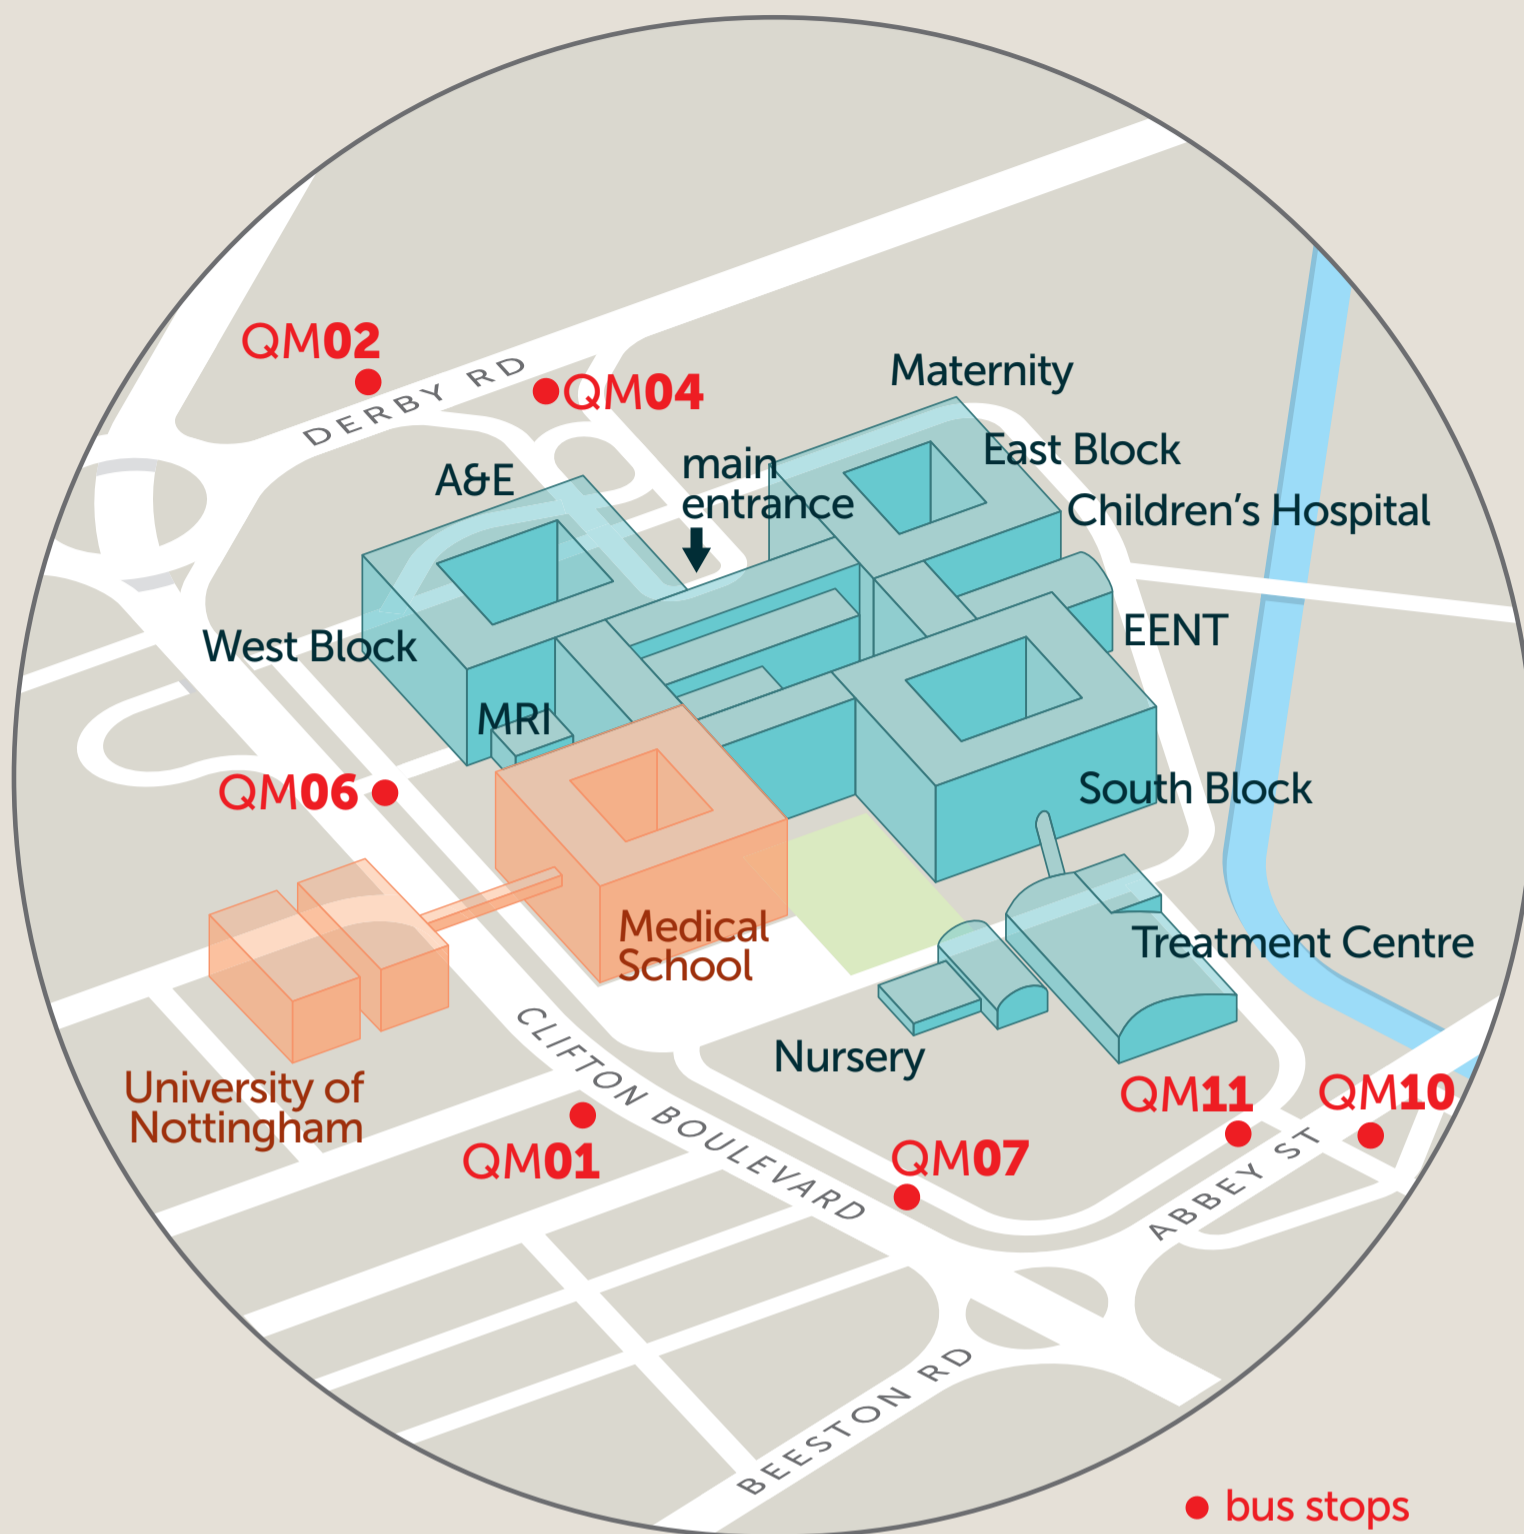

really good buses from QMC

route	towards	bus stop
indigo	Beeston, Long Eaton & Derby	QM04 QM06 QM07
indigo	Nottingham city centre	QM01 QM02
i4	Stapleford, Sandiacre & Derby	QM04
i4	Nottingham city centre	QM02
red arrow	Derby non stop	QM04
red arrow	Nottingham Victoria	QM02
skylink	East Midlands Airport & Loughborough or Coalville	QM10
skylink	Nottingham city centre	QM11