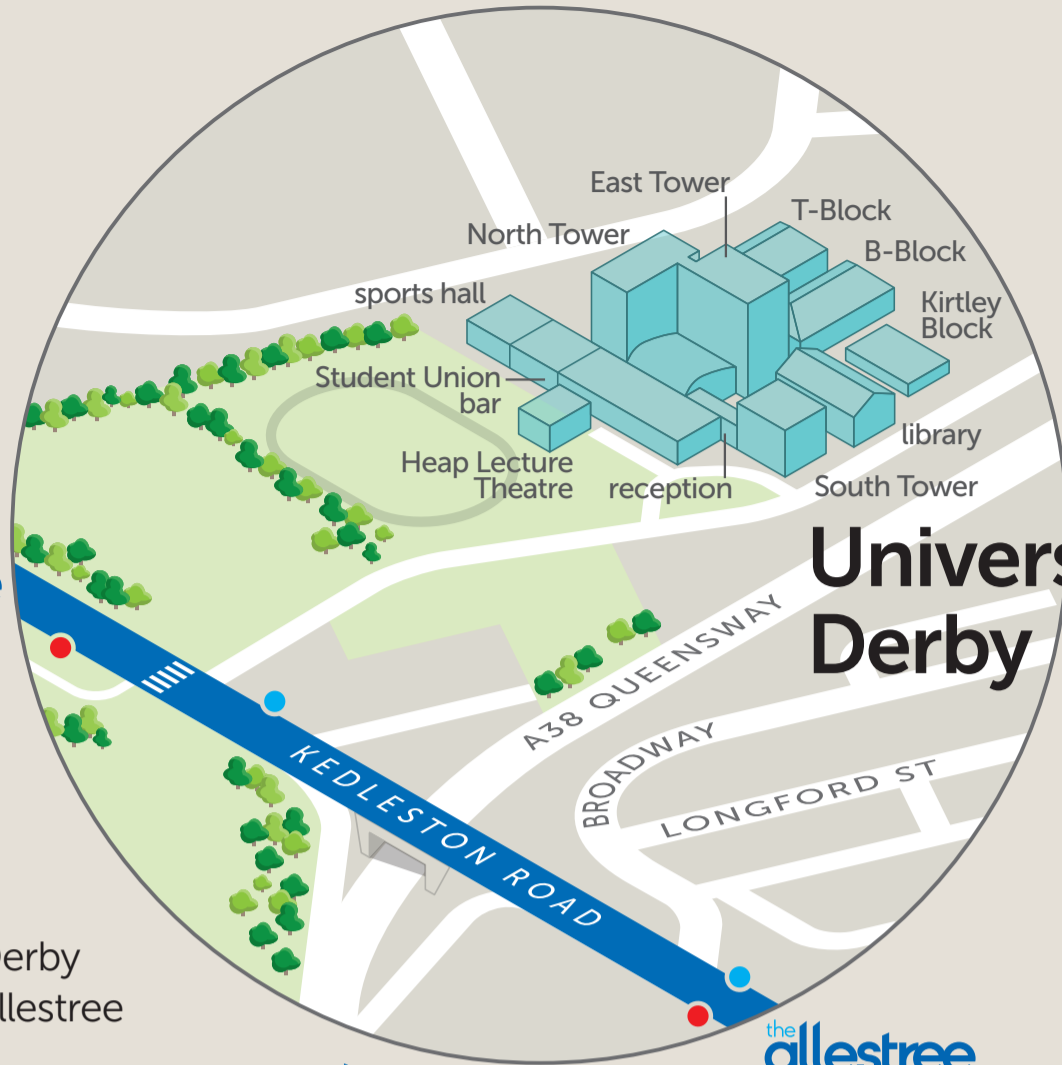

# really good buses from University of Derby

## University of Derby

the allestree to Allestree

bus stops  
 ● towards Derby  
 ● towards Allestree

the allestree to Derby