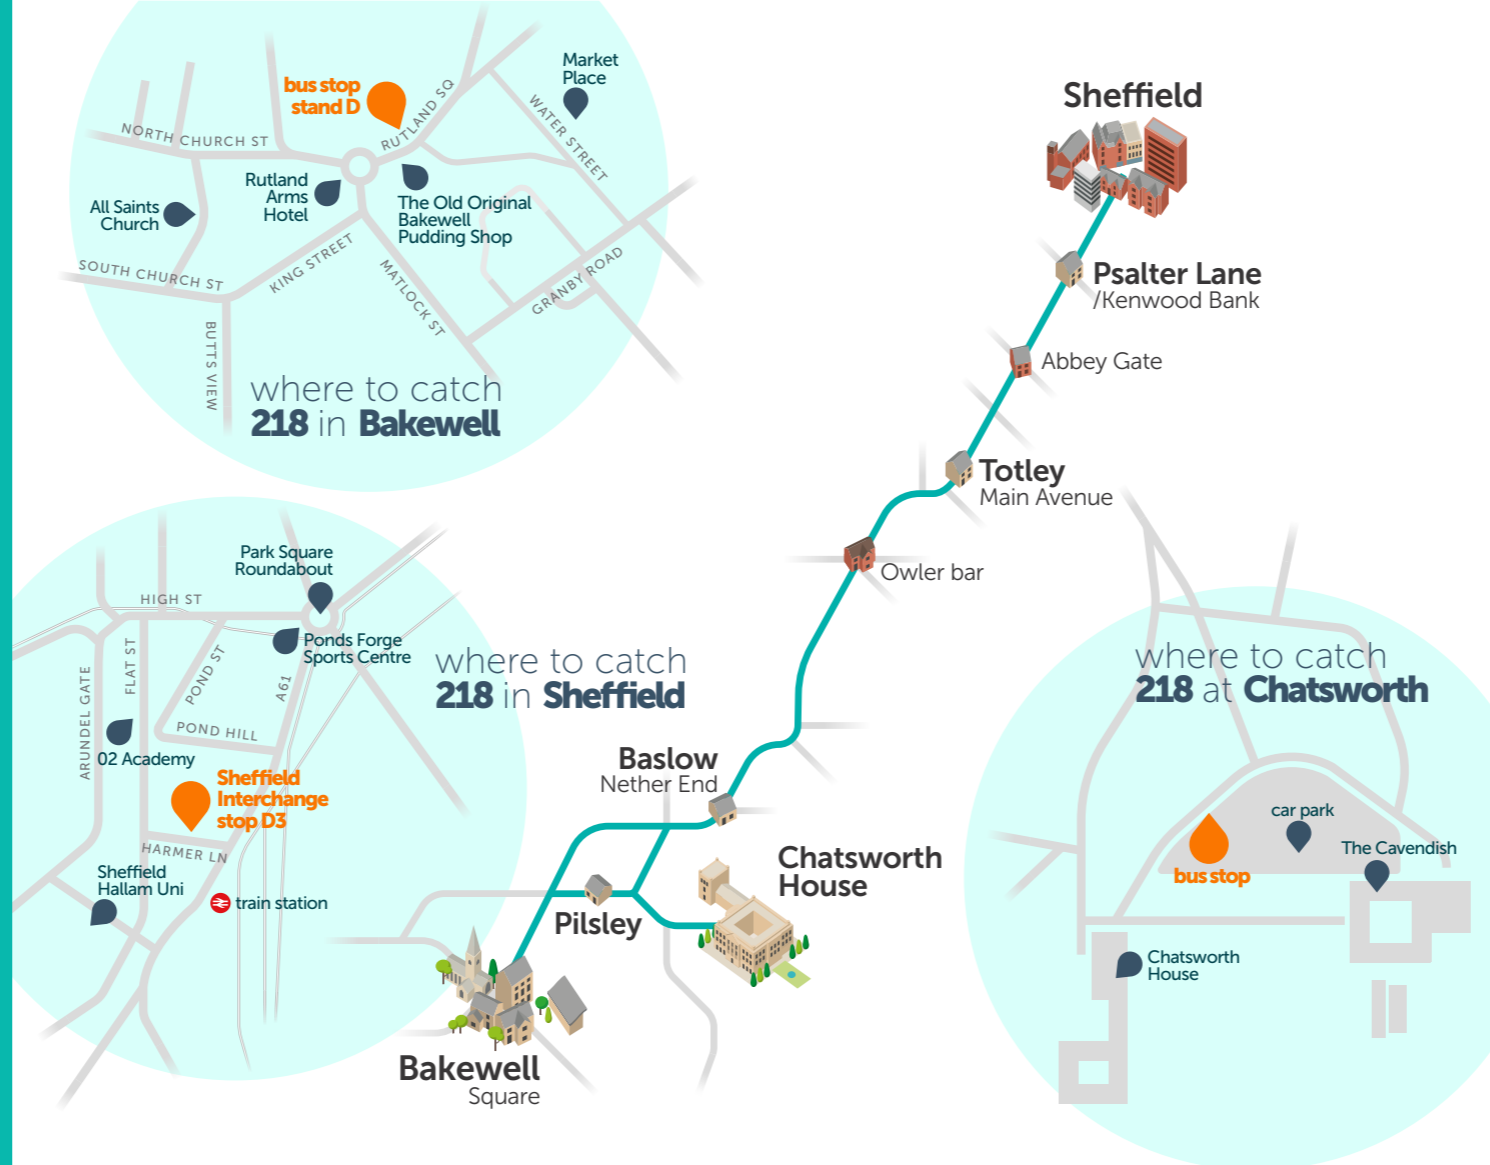

Mondays to Fridays

Sheffield Interchange | Bakewell

Table with bus times for Sheffield Interchange to Bakewell on weekdays. Columns include destination (LB, SD, NSD) and time slots (am, pm).

LB finishes at Lady Manners School on school days
CB runs via Calver Bridge
SD school days only
NSD not school days

Mondays to Fridays

Bakewell | Sheffield Interchange

Table with bus times for Bakewell to Sheffield Interchange on weekdays. Columns include destination (NSD, SD, LB, CB) and time slots (am, pm).

LB starts at Lady Manners School on school days
CB runs via Calver Bridge
SD school days only
NSD not school days

enjoy a tart or pudding in Bakewell...

...and then a wander around scenic Chatsworth

...all in a day with

daysaver+ unlimited travel all day on all TM Travel buses

tmtravel.co.uk

0871 200 22 33

info@tmtravel.co.uk

# links between Sheffield Chatsworth House Bakewell

via  
Sharrow  
Ecclesall  
Parkhead  
Beauchief  
Totley  
Owler Bar  
Baslow

from October 2022

PEAKLINE 218