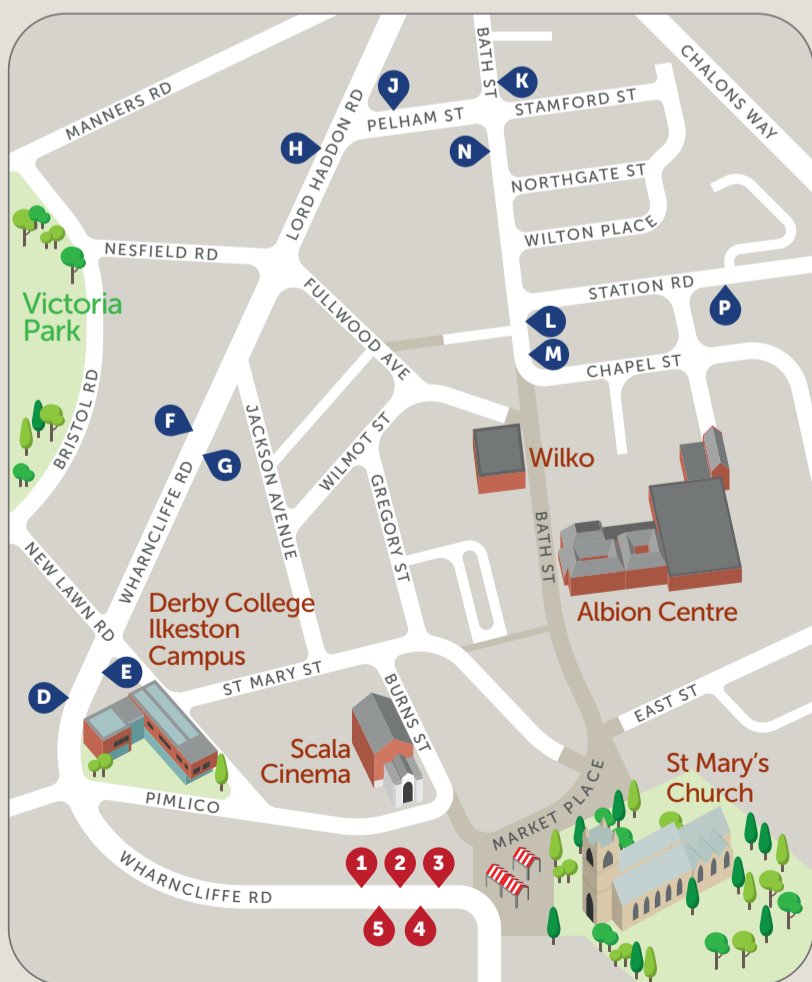

really good buses from **Ilkeston**

trentbarton
that's

where to catch your bus in **Ilkeston town centre**

	towards	bus stop
black cat	Derby	K G E 1
black cat	Heanor, Eastwood, Kirkby, Sutton & Mansfield	4 D F H
flyer	Spondon then fast to Derby	K G E 1
flyer	Cotmanhay Farm	5 D F J L
my15	Long Eaton, Old Sawley & East Midlands Airport	3
the two	Nottingham	K G E 3
the two	Cotmanhay Farm	5 D F J L
21	Stapleford, QMC & Nottingham	P N G E 2
21	Heanor	4 D F H J L
25	Kirk Hallam	2
27	Kimberley & Swingate	4 D F H J M
27	Larklands	P N G E 2
20 (sundays only)	Kirk Hallam, Stapleford, QMC & Nottingham	K G E 2
20 (sundays only)	Heanor	4 D F H