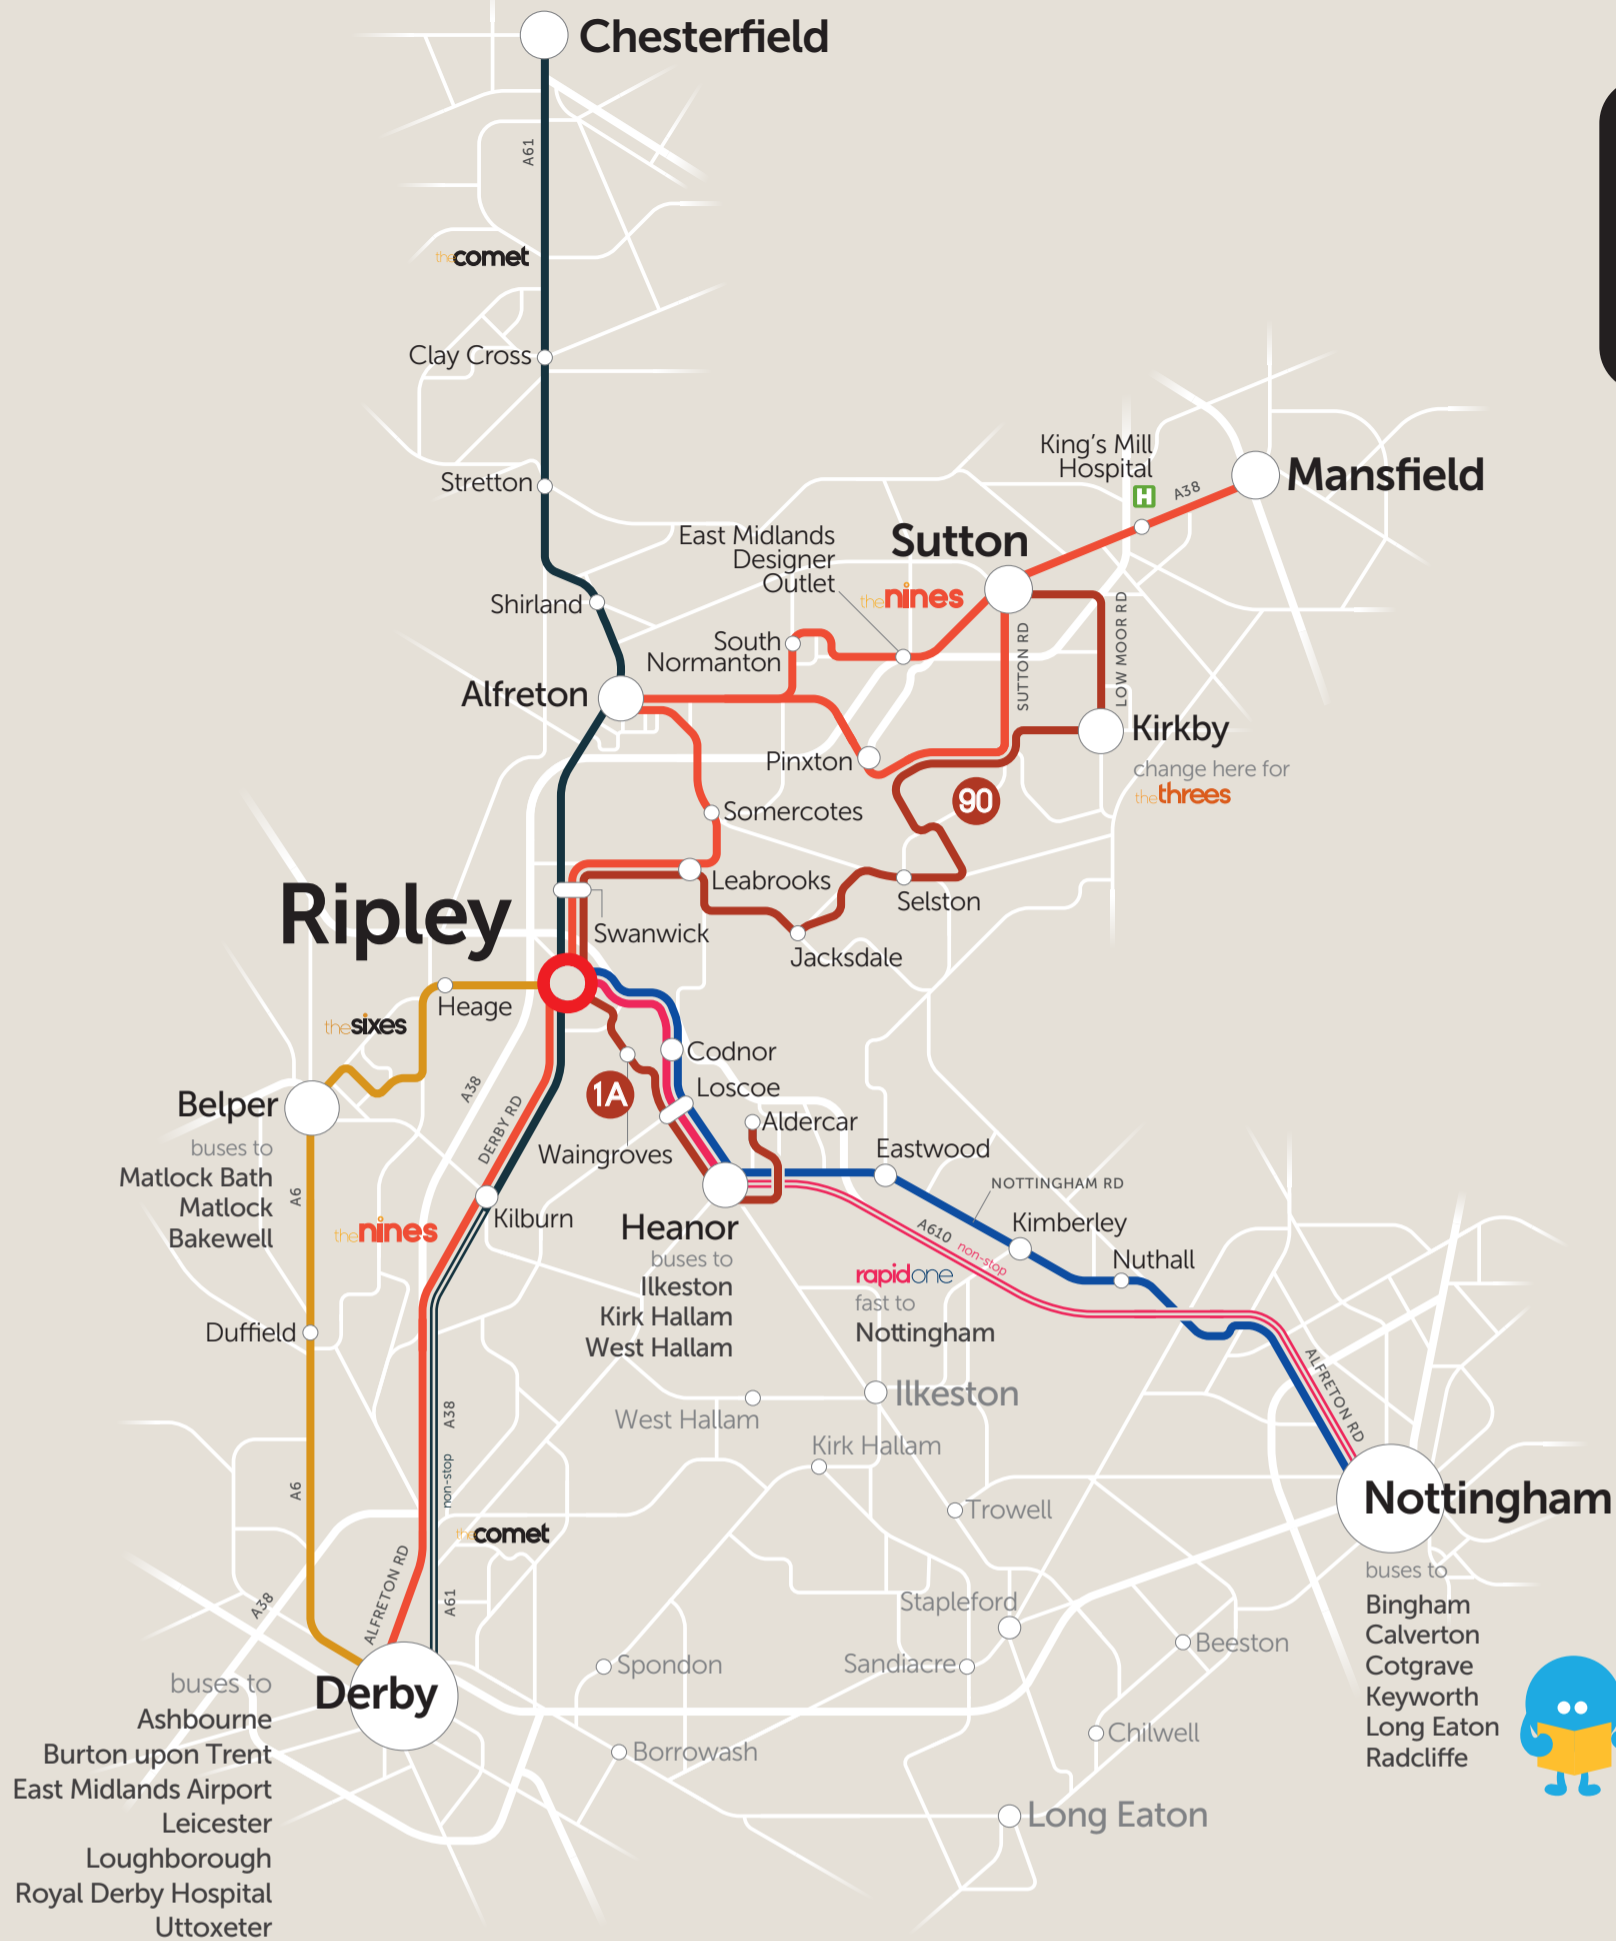

really good buses from Ripley

trentbarton  
that's

### where to catch your bus in Ripley town centre

route	towards	bus stop
<b>the comet</b>	Derby	<b>2</b>
<b>the comet</b>	Alfreton & Chesterfield	<b>1</b>
<b>the nines</b>	Alfreton, Sutton & Mansfield	<b>1 5</b>
<b>the nines</b>	Derby	<b>6 4 2</b>
<b>rainbowone</b>	Heanor, Eastwood, Kimberley & Nottingham	<b>1 7 8</b>
<b>rapidone</b>	Heanor, fast to Nottingham	<b>1 7 8</b>
<b>the sixes</b>	Belper & Derby	<b>3</b>
<b>1A</b>	Waingroves, Loscoe, Heanor & Aldercar	<b>1 7</b>
<b>90</b>	Kirkby & Sutton	<b>1 5</b>