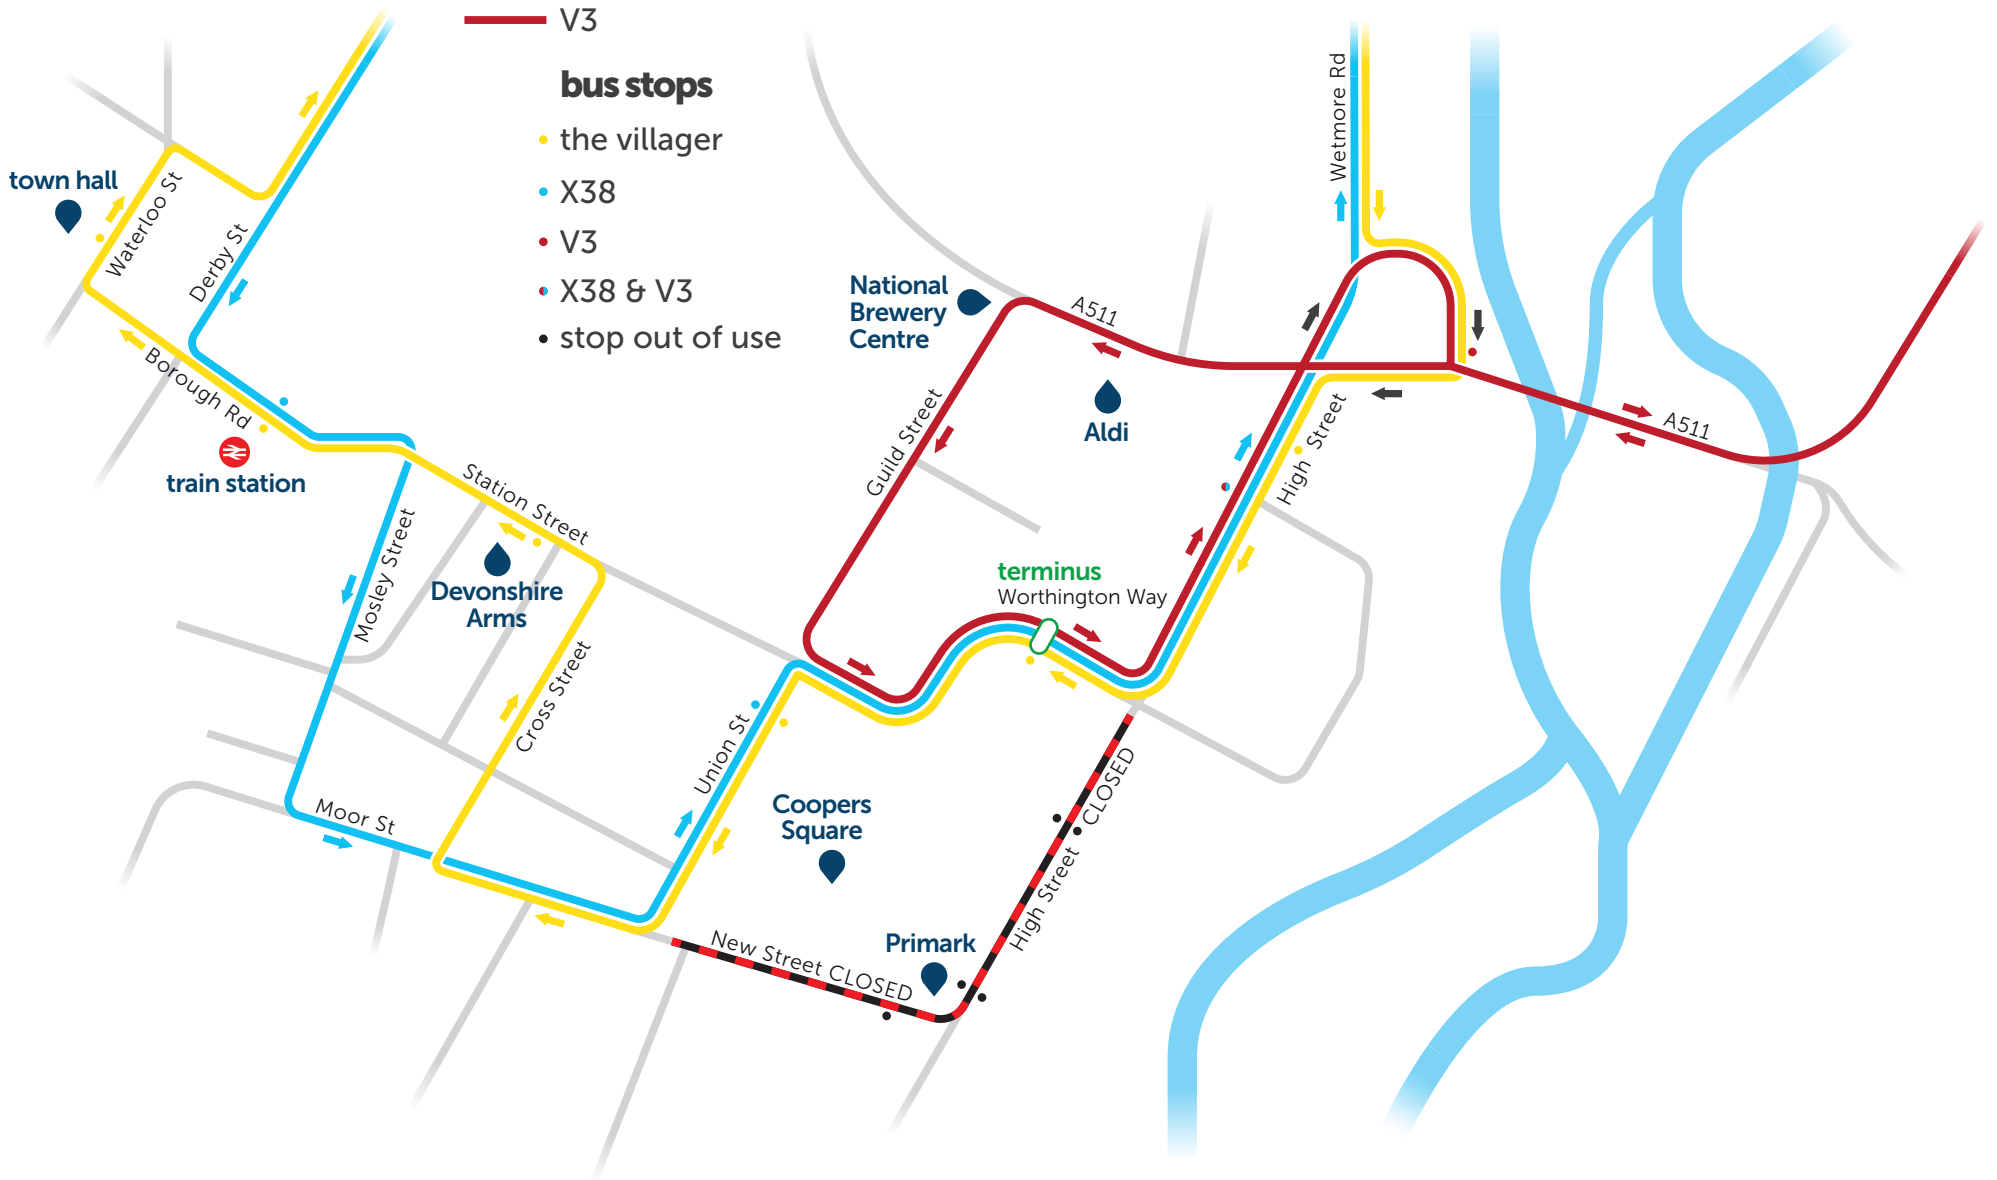

the villager

X38

V3

bus stops

the villager

X38

V3

X38 & V3

stop out of use

town hall

Waterloo St

Derby St

Borough Rd

train station

Mosley Street

Devonshire Arms

Station Street

Cross Street

Moor St

Union St

Coopers Square

Primark

New Street CLOSED

National Brewery Centre

Guild Street

Aldi

terminus
Worthington Way

A511

High Street

Wetmore Rd

A511