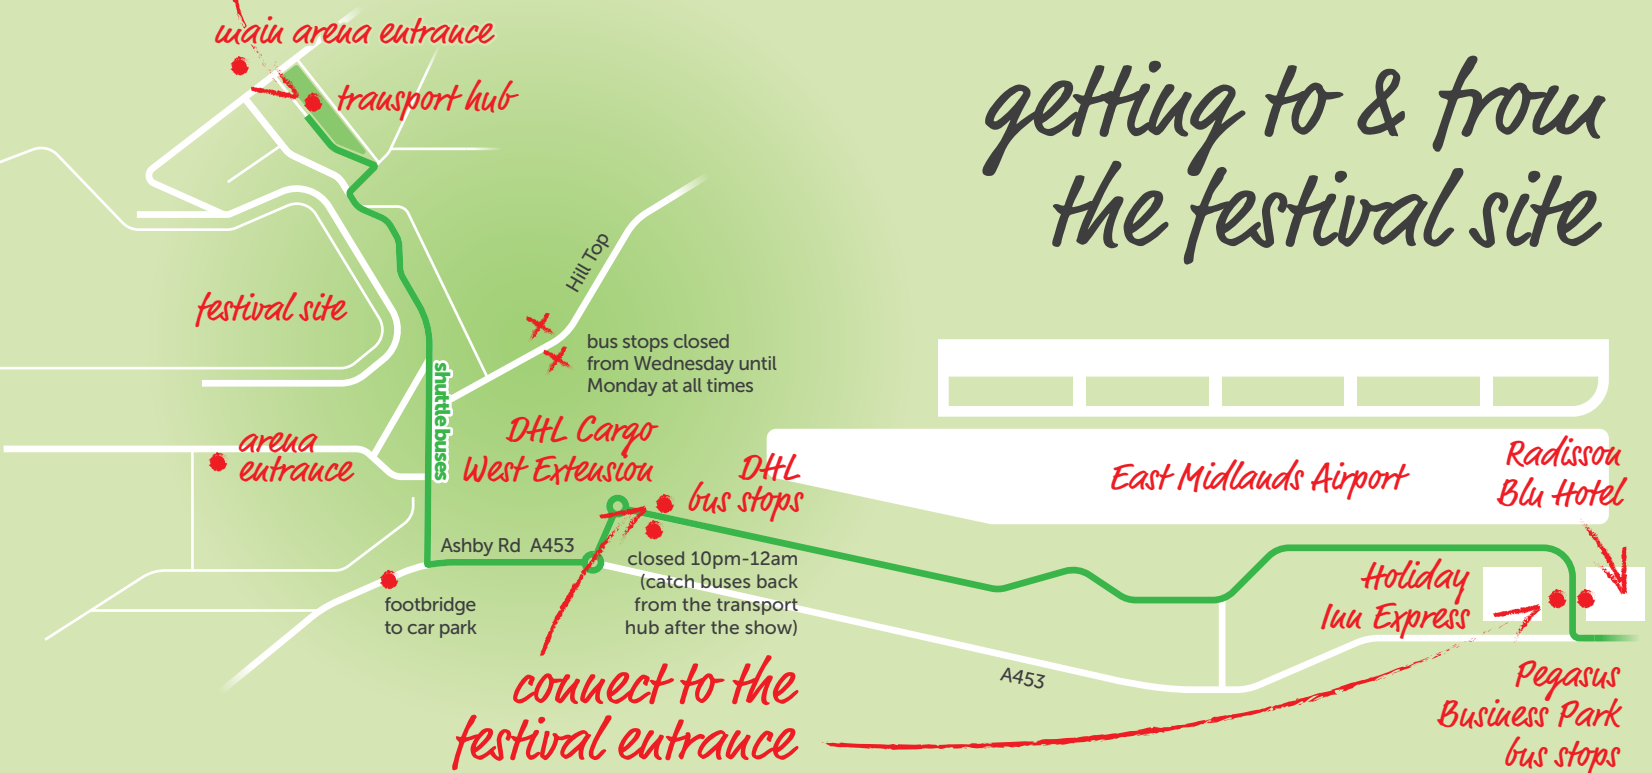

Derby

skylink Derby 24/7

Nottingham

skylink Nottingham 24/7
skylink express

*catch your bus after the show
between 9.30pm-12.30am*

skylink Derby	Derby or Loughborough/Leicester
direct Download buses	Derby train station
skylink Nottingham	Nottingham
skylink express	Nottingham FAST
my15	Ilkeston
direct Download buses	Airport & East Midlands Parkway

getting to & from the festival site

connect to the festival entrance

transfer onto one of the shuttle buses (ran by notts&derby) to get to festival entrance (if you haven't bought a Download day or weekend travel ticket you'll need to pay for the shuttle bus)