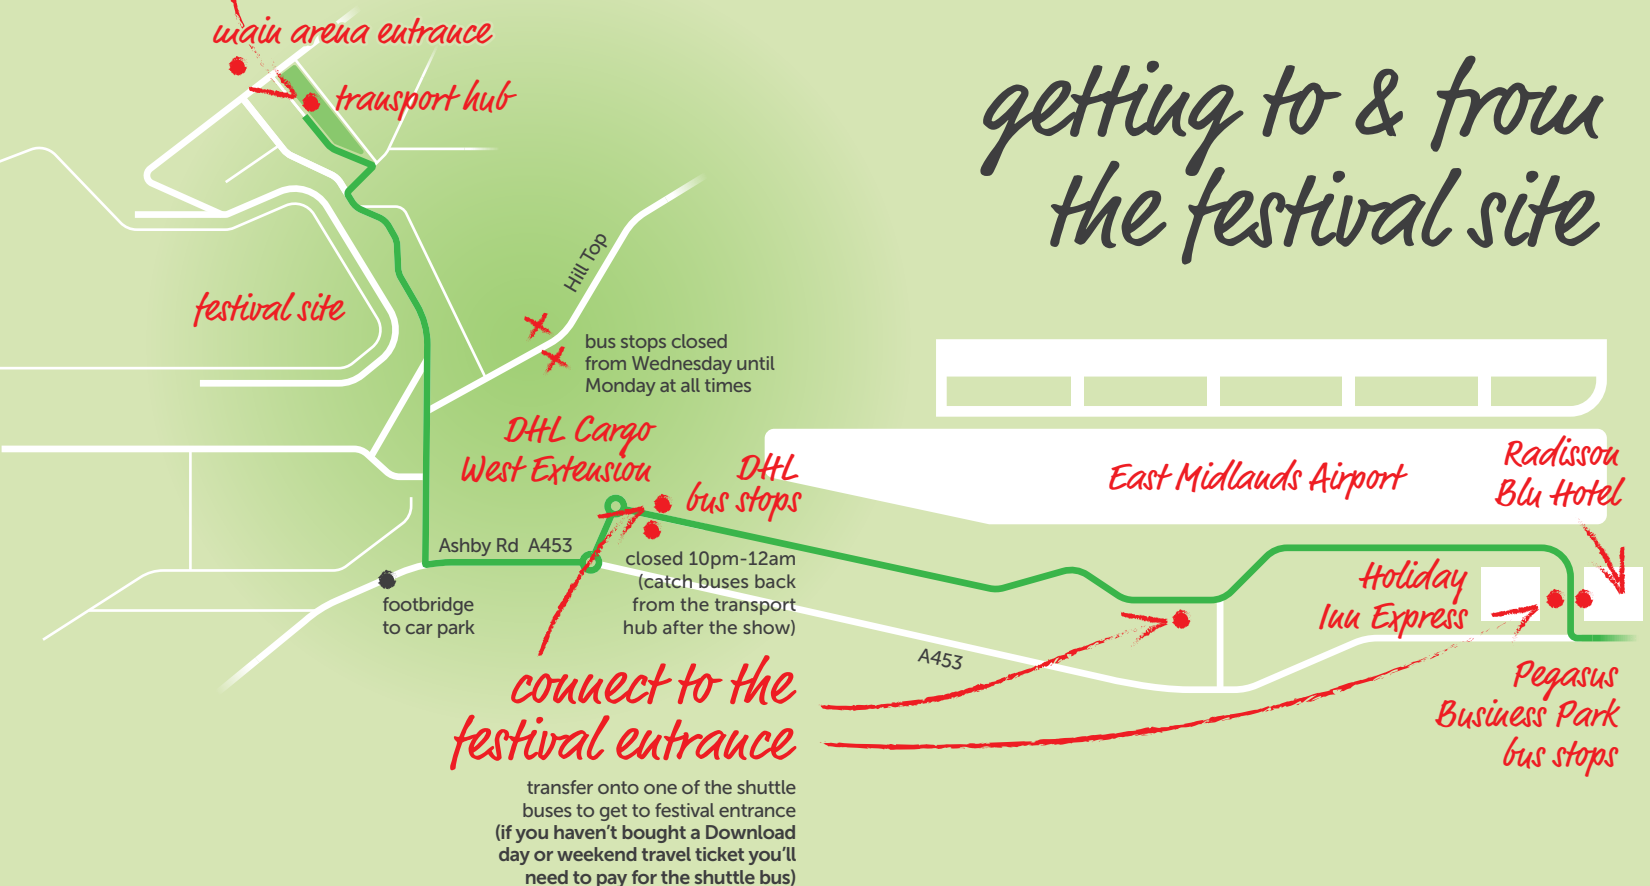

# Nottingham

skylink Nottingham 24/7  
skylink express

# TRAVEL GUIDE

*catch your bus after the show  
between 9.30pm-12.00am*

skylink Derby	Derby or Loughborough/Leicester
DP1 DP2	Derby train station & East Midlands Parkway
skylink Nottingham	Nottingham
skylink express	Nottingham FAST
my15	Ilkeston
EMA Download shuttle	Airport & Pegasus Business Park

## getting to & from the festival site

*connect to the festival entrance*

transfer onto one of the shuttle buses to get to festival entrance (if you haven't bought a Download day or weekend travel ticket you'll need to pay for the shuttle bus)