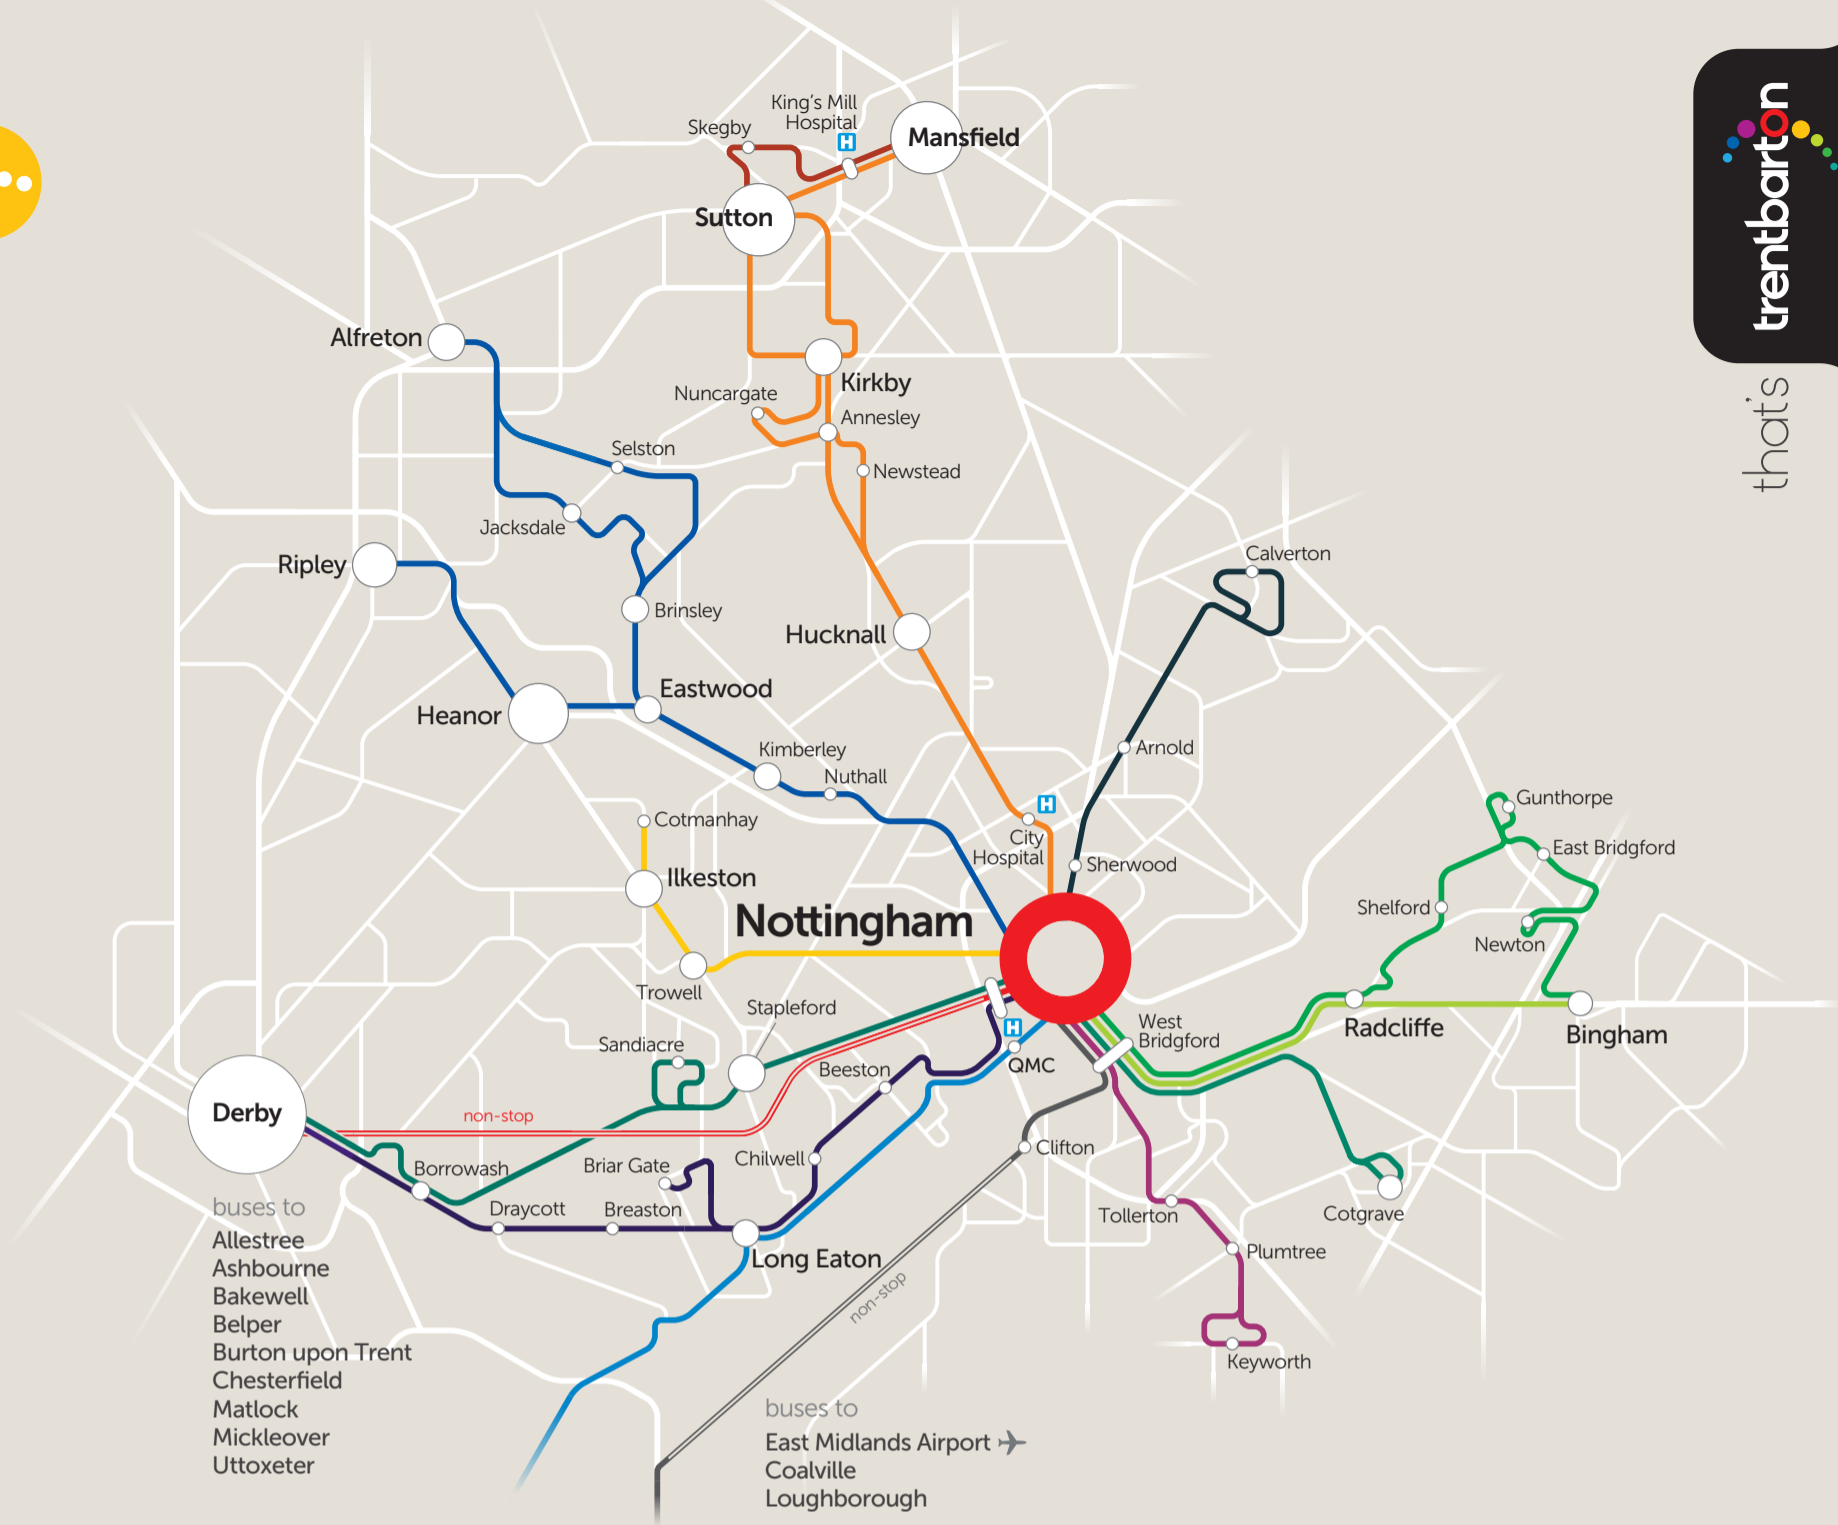

really good buses from Nottingham

buses to
 Allestree
 Ashbourne
 Bakewell
 Belper
 Burton upon Trent
 Chesterfield
 Matlock
 Mickleover
 Uttoxeter

buses to
 East Midlands Airport ✈️
 Coalville
 Loughborough

route	towards	bus stop
calverton	Calverton	P1 T6
cotgrave	Cotgrave	B1 Friar Lane Broad Marsh
i4	Sandiacre & Derby	F3 Friar Lane
indigo	Long Eaton & Derby	F4 Friar Lane
keyworth	Keyworth	Broad Marsh
evenings	Keyworth	X1 Mount Street
rainbowone	Heanor & Ripley or Alferton	Victoria T8 U1
mainline	Radcliffe & Bingham	F2 Friar Lane Broad Marsh
villager	Villages & Bingham	F2 Friar Lane Broad Marsh
redarrow	Derby	Victoria U1
skylink	East Midlands Airport Loughborough or Coalville	F1 Friar Lane Broad Marsh
skylink express	East Midlands Airport FAST	F1 Friar Lane Broad Marsh
the threes	Sutton & Mansfield	Victoria
after midnight	Sutton	V4
the two	Ilkeston & Cotmanhay	Victoria T8 U4