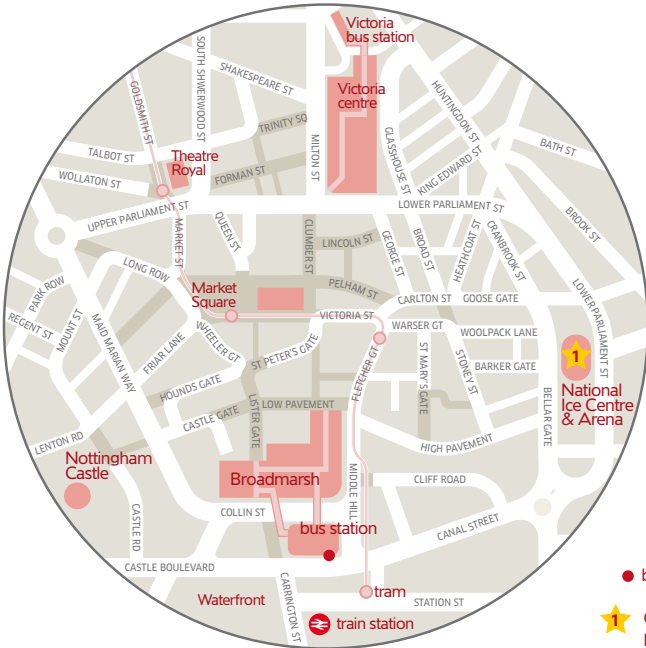

Nottingham

- bus stop
- ★ Capital FM Arena & Nottingham Panthers
- ★ Nottingham Forest
- ★ Notts County

bus stops

-
-
-
-
-
- all services shown above ●

Derby

- ★ ★ Derby LIVE
- ★ QUAD
- ★ Derby County FC

-
-
-
-
- all services shown above ●