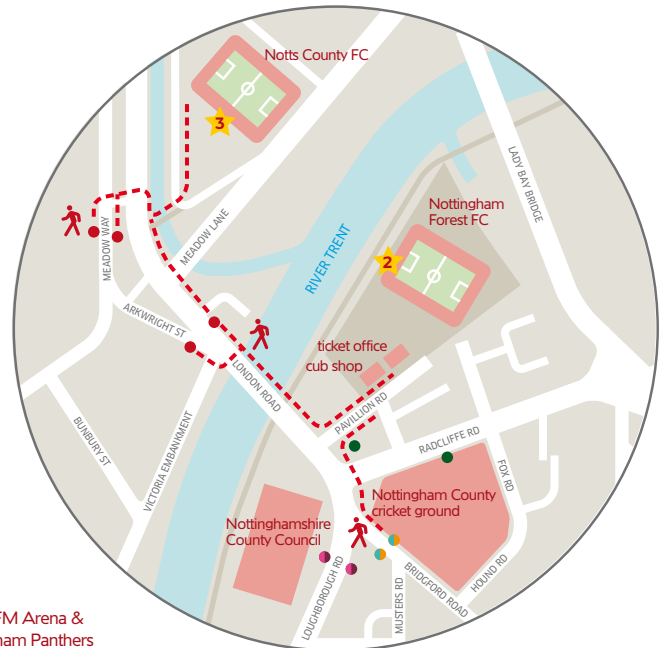

Nottingham

- bus stop
- ★ Capital FM Arena & Nottingham Panthers
- ★ Nottingham Forest
- ★ Notts County

bus stops

-
-
-
-
-
- all services shown above ●

Derby

- ★ ★ Derby LIVE
- ★ QUAD
- ★ Derby County FC

-
-
-
-
- all services shown above ●